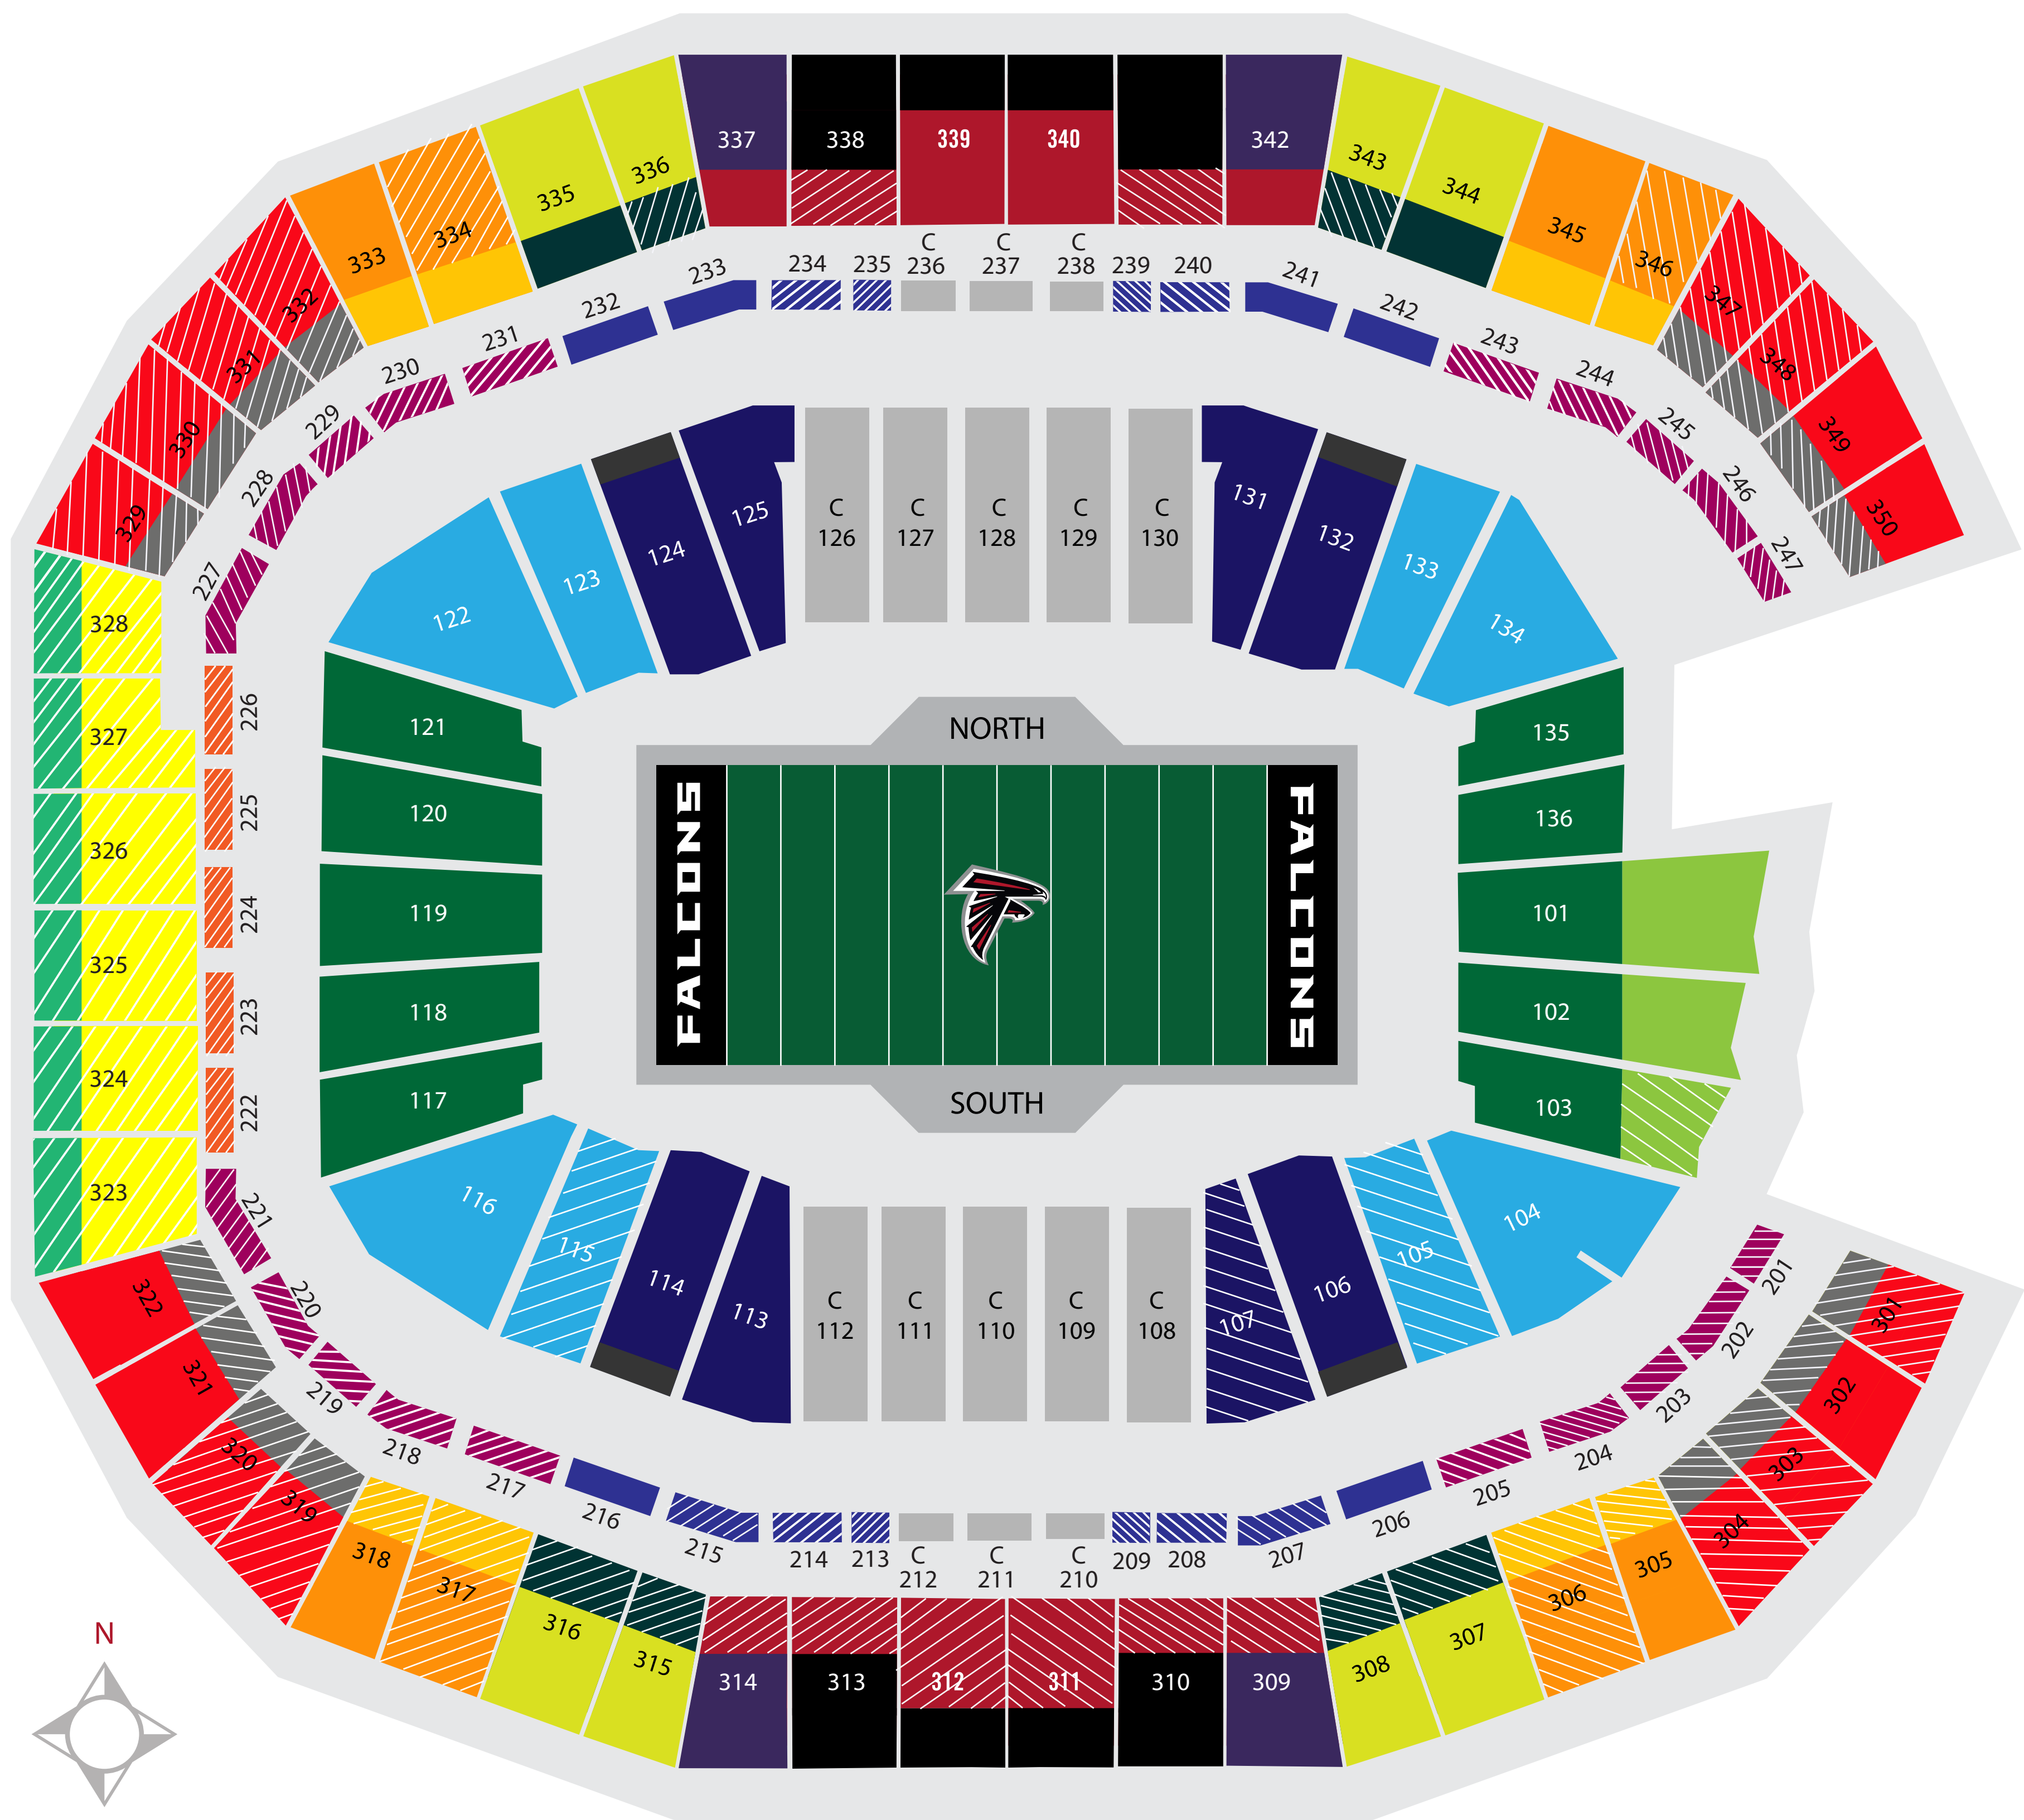

MERCEDES-BENZ STADIUM SEATING MAP

COST PER GAME
100 LEVEL
W/ FINANCING*

- \$229
- \$159
- \$144
- \$125

200 LEVEL
W/ FINANCING*

- \$204
- SOLD OUT
- SOLD OUT

300 LEVEL
W/ FINANCING*

- \$115
- \$102
- \$100
- \$95
- \$92
- \$82
- \$77
- SOLD OUT
- \$75
- SOLD OUT
- SOLD OUT

*Ticket cost per game includes annual PSL installment.

Indicates Section is Sold Out.