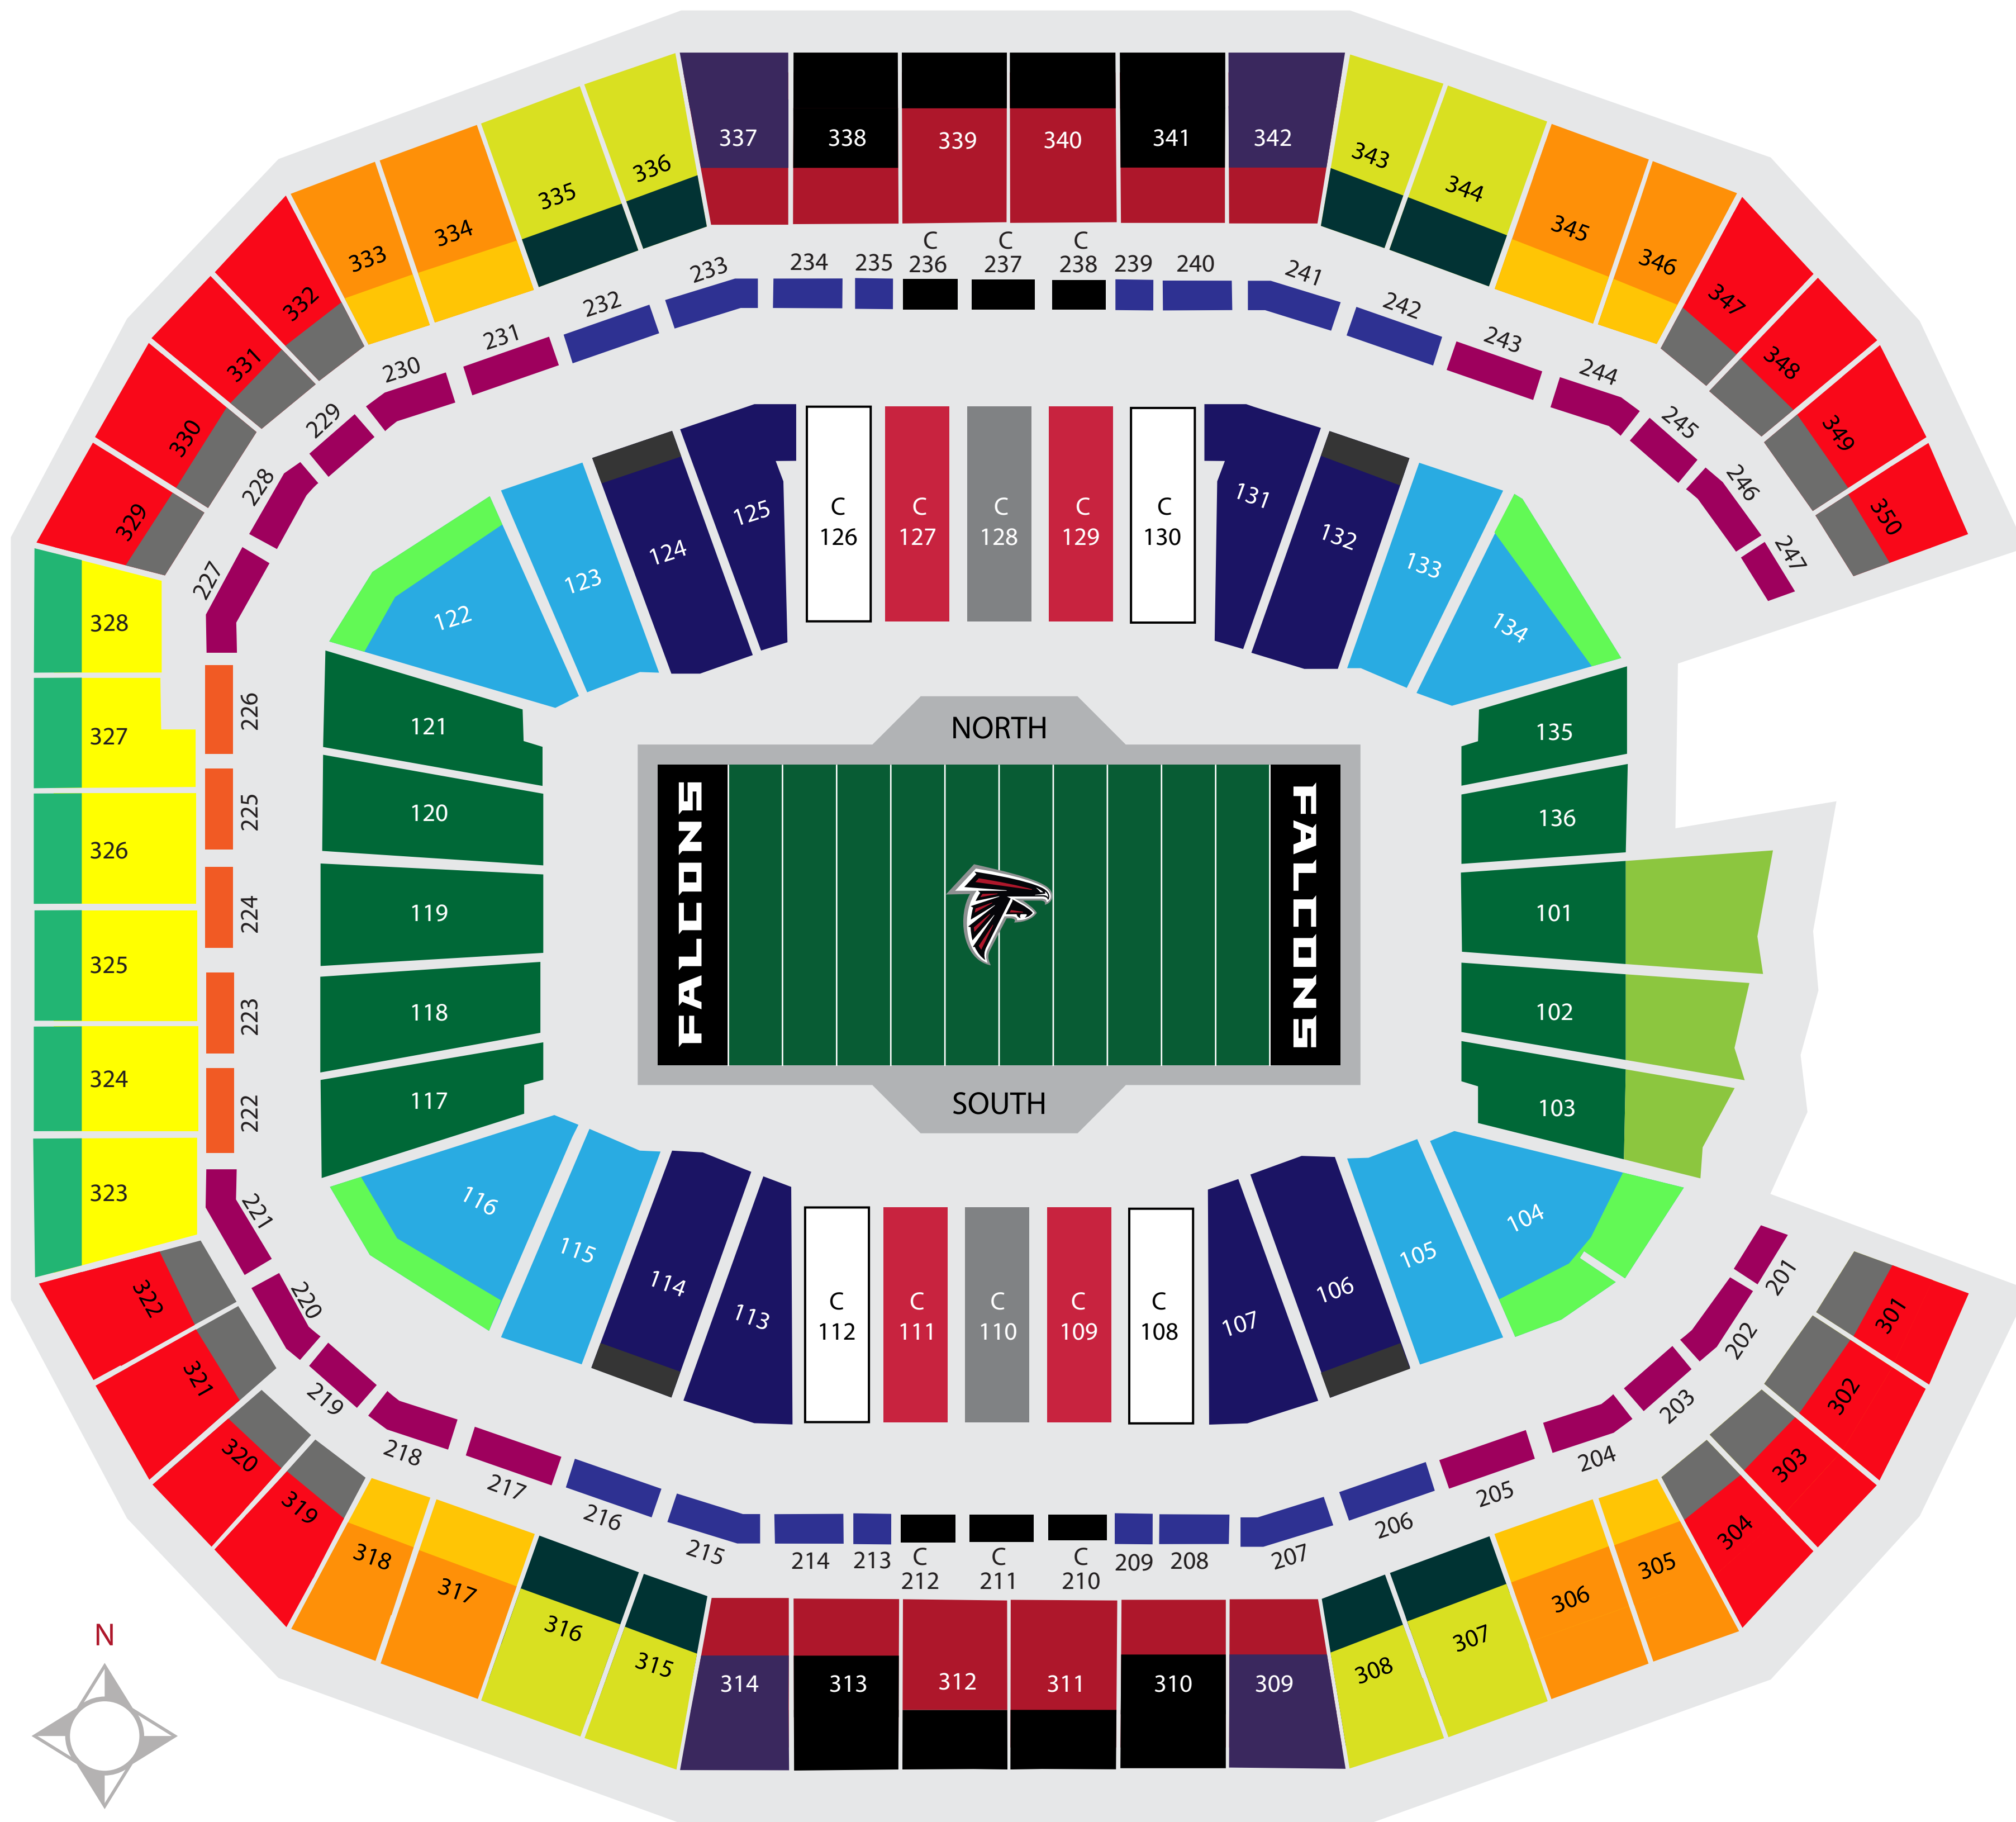

# MERCEDES-BENZ STADIUM SEAT MAP

## 2019 COST PER SEAT CLUB LEVEL

\$8,850
\$5,670
\$5,000
\$4,350
100 LEVEL
\$2,310
\$1,990
\$1,890
\$1,790
\$1,540
200 LEVEL
\$2,060
\$1,730
\$1,490
300 LEVEL
\$1,390
\$1,200
\$1,150
\$1,150
\$1,100
\$950
\$850
\$950
\$800
\$800
\$800