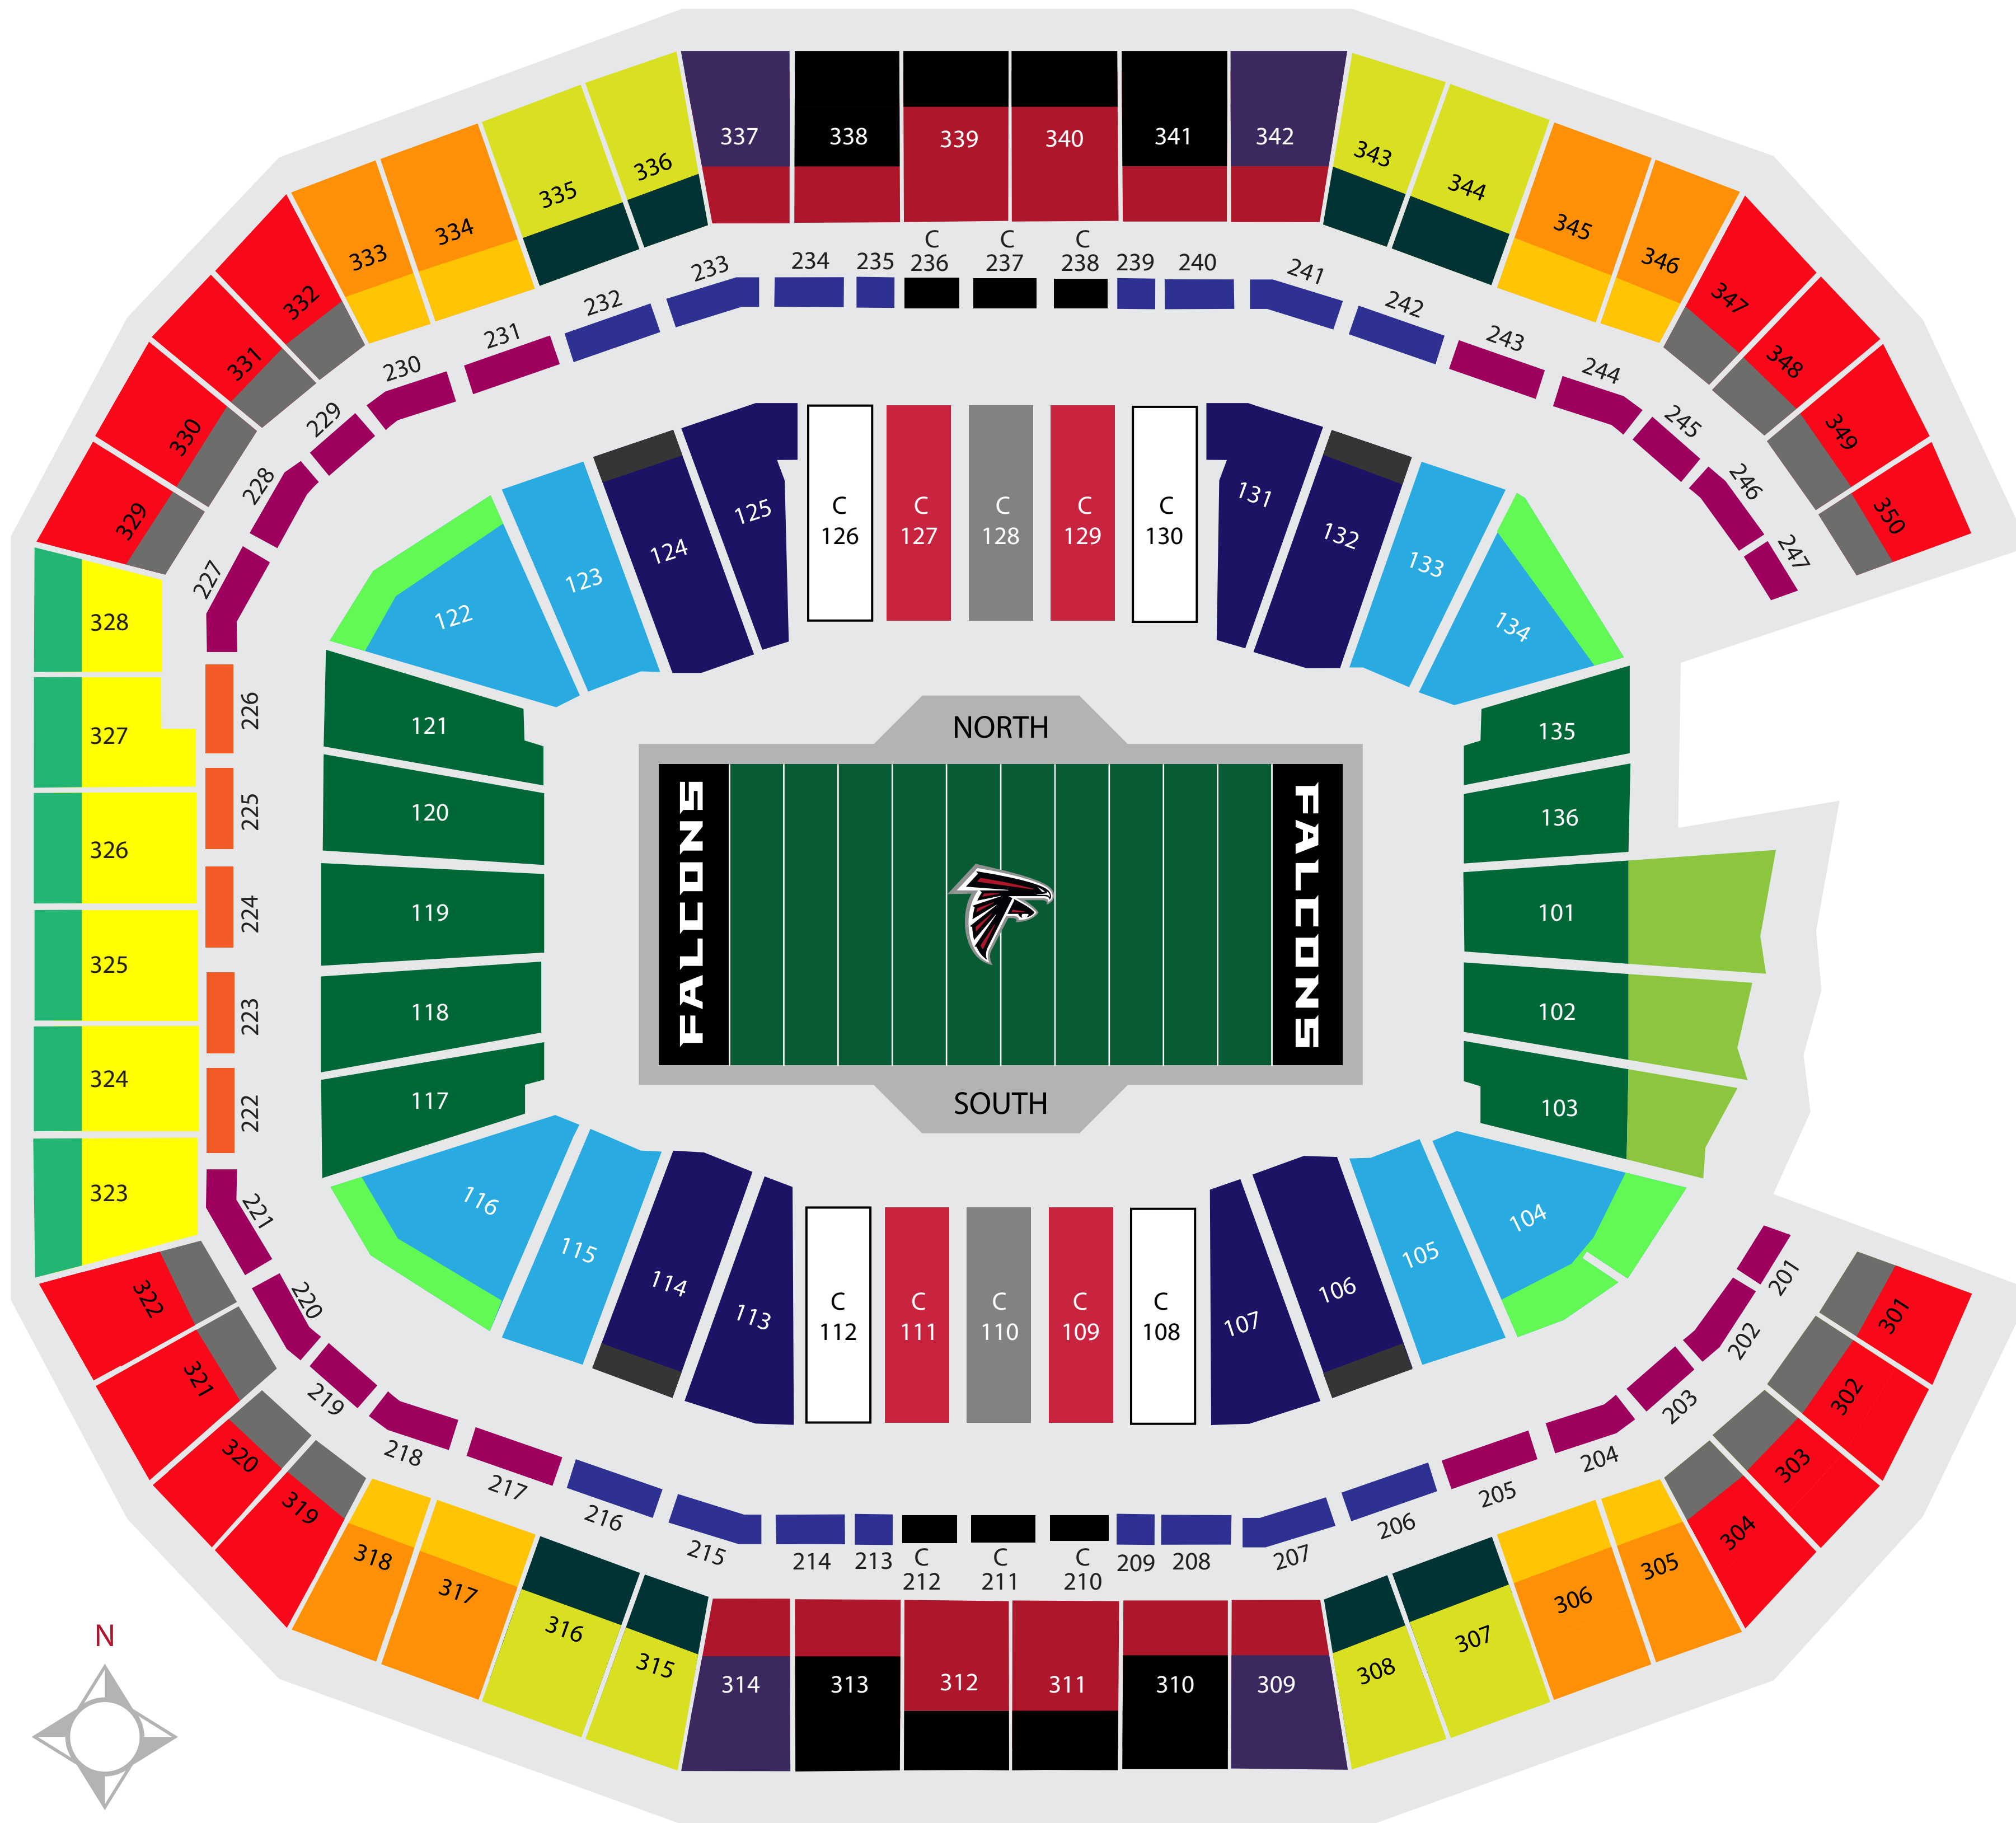

# MERCEDES-BENZ STADIUM SEAT MAP

## 2019 COST PER SEAT CLUB LEVEL

N/A
\$5,670
\$5,000
N/A
100 LEVEL
\$2,310
N/A
N/A
\$1,790
\$1,540
200 LEVEL
\$2,060
\$1,730
N/A
300 LEVEL
\$1,390
\$1,200
N/A
\$1,150
\$1,100
N/A
N/A
\$950
\$800
N/A
N/A

Limit of four (4) seats per account

N/A = No Available Inventory